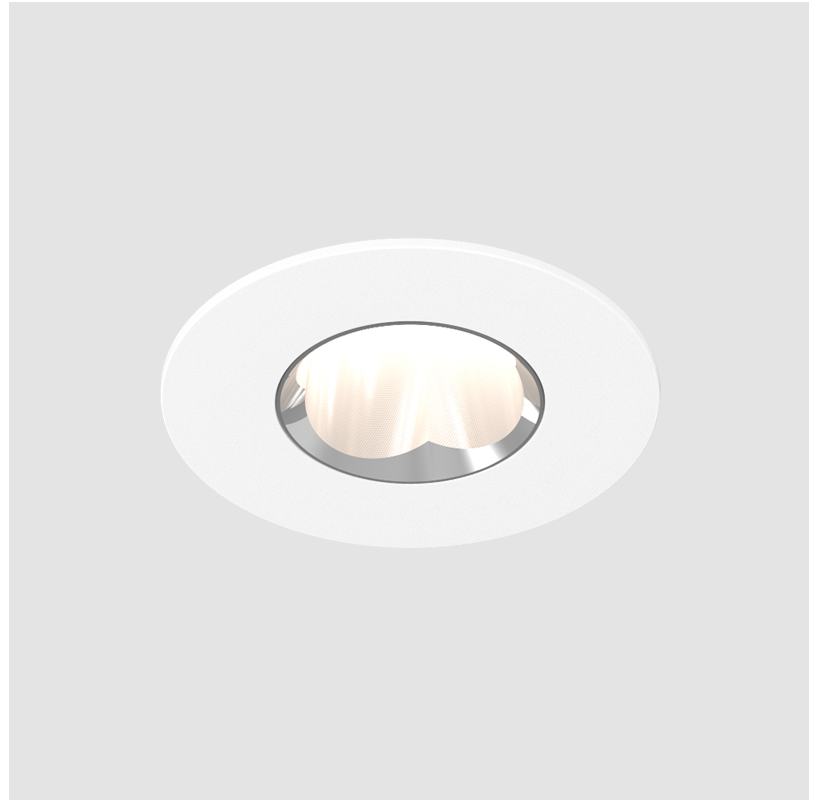

GENERAL

Series: Oiko Pro Round
Subseries: Oiko Pro Round
Brand: Prolicht
Division: Architectural
Mounting Type: Recessed
Mounting Location: Ceiling
Subcategory: Downlight

PHYSICAL

Shape: Round
Diameter (mm): 75
Diameter (in): 2 ¹⁵/₁₆
Height (mm): 43
Height (in): 1 ¹¹/₁₆
Ceiling Thickness (mm): 1 - 25
Ceiling Thickness (in): 1/16 - 1 3/16
Min. Recessing Depth (mm): 50
Min. Recessing Depth (in): 1 ¹⁵/₁₆
Light Distribution: Direct
Diffuser: Lens Pack - Spread Lens / Linear Spread Lens / Honeycomb Louver
Fixture Finish: SSR / BKV / CWI / CRY / HAB / UFT / ITA / RUA / FTG / MYG / LOD / PUS / FRO / FUP / KIA / POP / BLS / SPG / MEY / GOH / GUM / CHC / COM / ABZ / JAG / OBR / MOS / ROR
Fixture Material: Aluminum Die Cast
Cut-out Measurements: 68mm / 2 11/16" Diameter

ELECTRICAL

Lamp Type: LED (Zhaga Standard)
Input Wattage (W): 14
Total Output Wattage (W): 12.7
Dimming: Dali Dimming
Driver Included: No
Driver Location: Recessed Housing
Driver Type: Constant Current - Universal (120Vac only for DALI driver)
Driver Class: Class 2
Input Voltage (V): 120 - 277
Constant Current (MA): 700

LED

Color Temperature (°K): 2700-6500 Tunable White
Max. Delivered Lumen (lm): 1381
Nominal Lumen (lm): 1460
CRI: >93 CRI
Lamp Life (hrs): 50000
Special LEDs offerings: Tunable White

OPTICAL

Reflector°: 62
Adjustability: Fixed

RATINGS AND CERTIFICATIONS

Certified By: Certified for North American Standards
IP rating: IP20